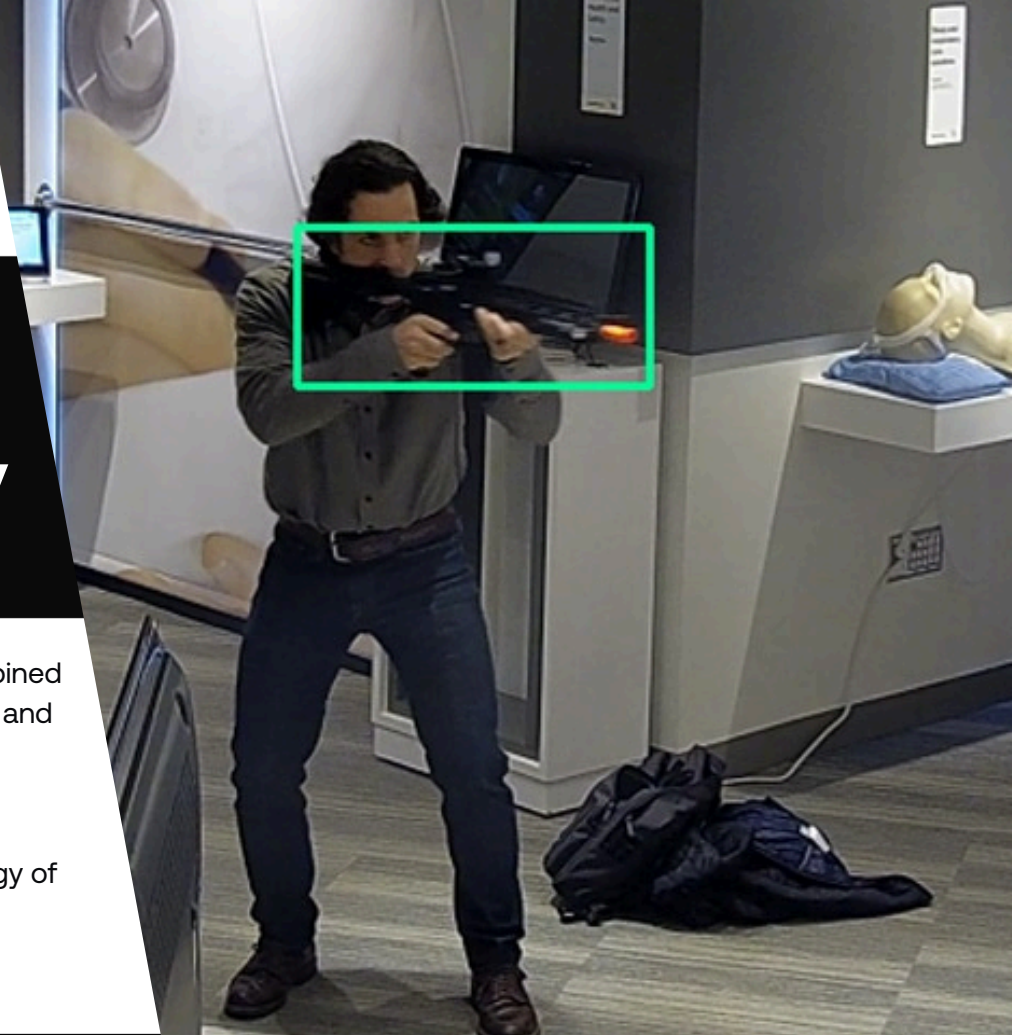

Partners in School Safety

ZeroEyes and GeoComm technologies combined offer a comprehensive **visual gun detection** and **mapping** solution for emergency situations.

ZeroEyes provides industry-leading visual weapons detection and is the **only** technology of its kind that integrates GeoComm indoor mapping and is DHS Safety Act approved.

About ZeroEyes

Real-Time Gun Detection

ZeroEyes' next-gen AI technology detects illegally brandished guns with your existing surveillance cameras, quickly identifying potential threats.

Human Verified Alerts

When guns are detected, ZeroEyes' analysts (all U.S. military and law enforcement veterans) verify the threats and send alerts to your team and law enforcement as quickly as 3-5 seconds.

Learn more about integrating ZeroEyes AI-powered, human-verified gun detection with your GeoComm mapping system for a safer campus.