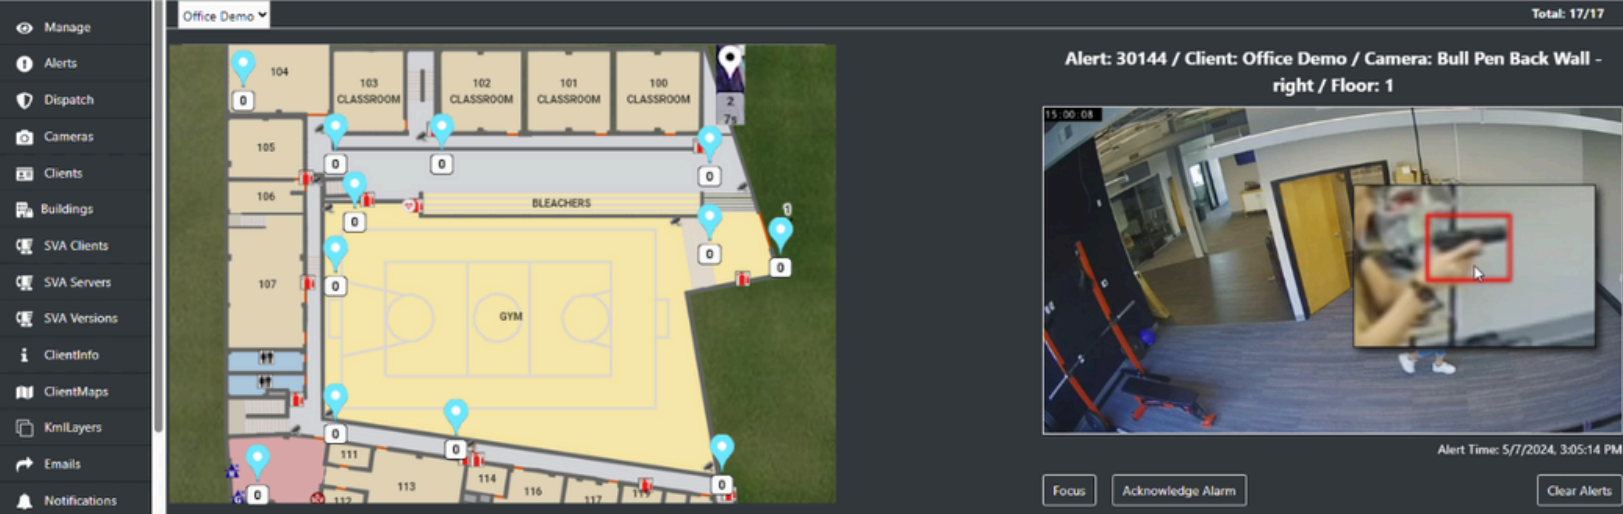

When guns are detected, ZeroEyes' analysts (all U.S. military and law enforcement veterans) verify the threats and send alerts to your team and law enforcement as quickly as 3-5 seconds.

Learn more about integrating ZeroEyes AI-powered, human-verified gun detection with your GeoComm mapping system for a safer campus.

Contact Us:

 757-615-4478

 robcarter@zeroeyes.com

About Integration

GeoComm–ZeroEyes integration enhances situational awareness by delivering emergency responders with real-time mapping of potential threats—providing more **efficient** response coordination.

By merging visual threat data with geospatial information, the combined solution allows for quicker and more informed decision-making, **saving crucial moments when it counts.**

Visualize a Safer School Year