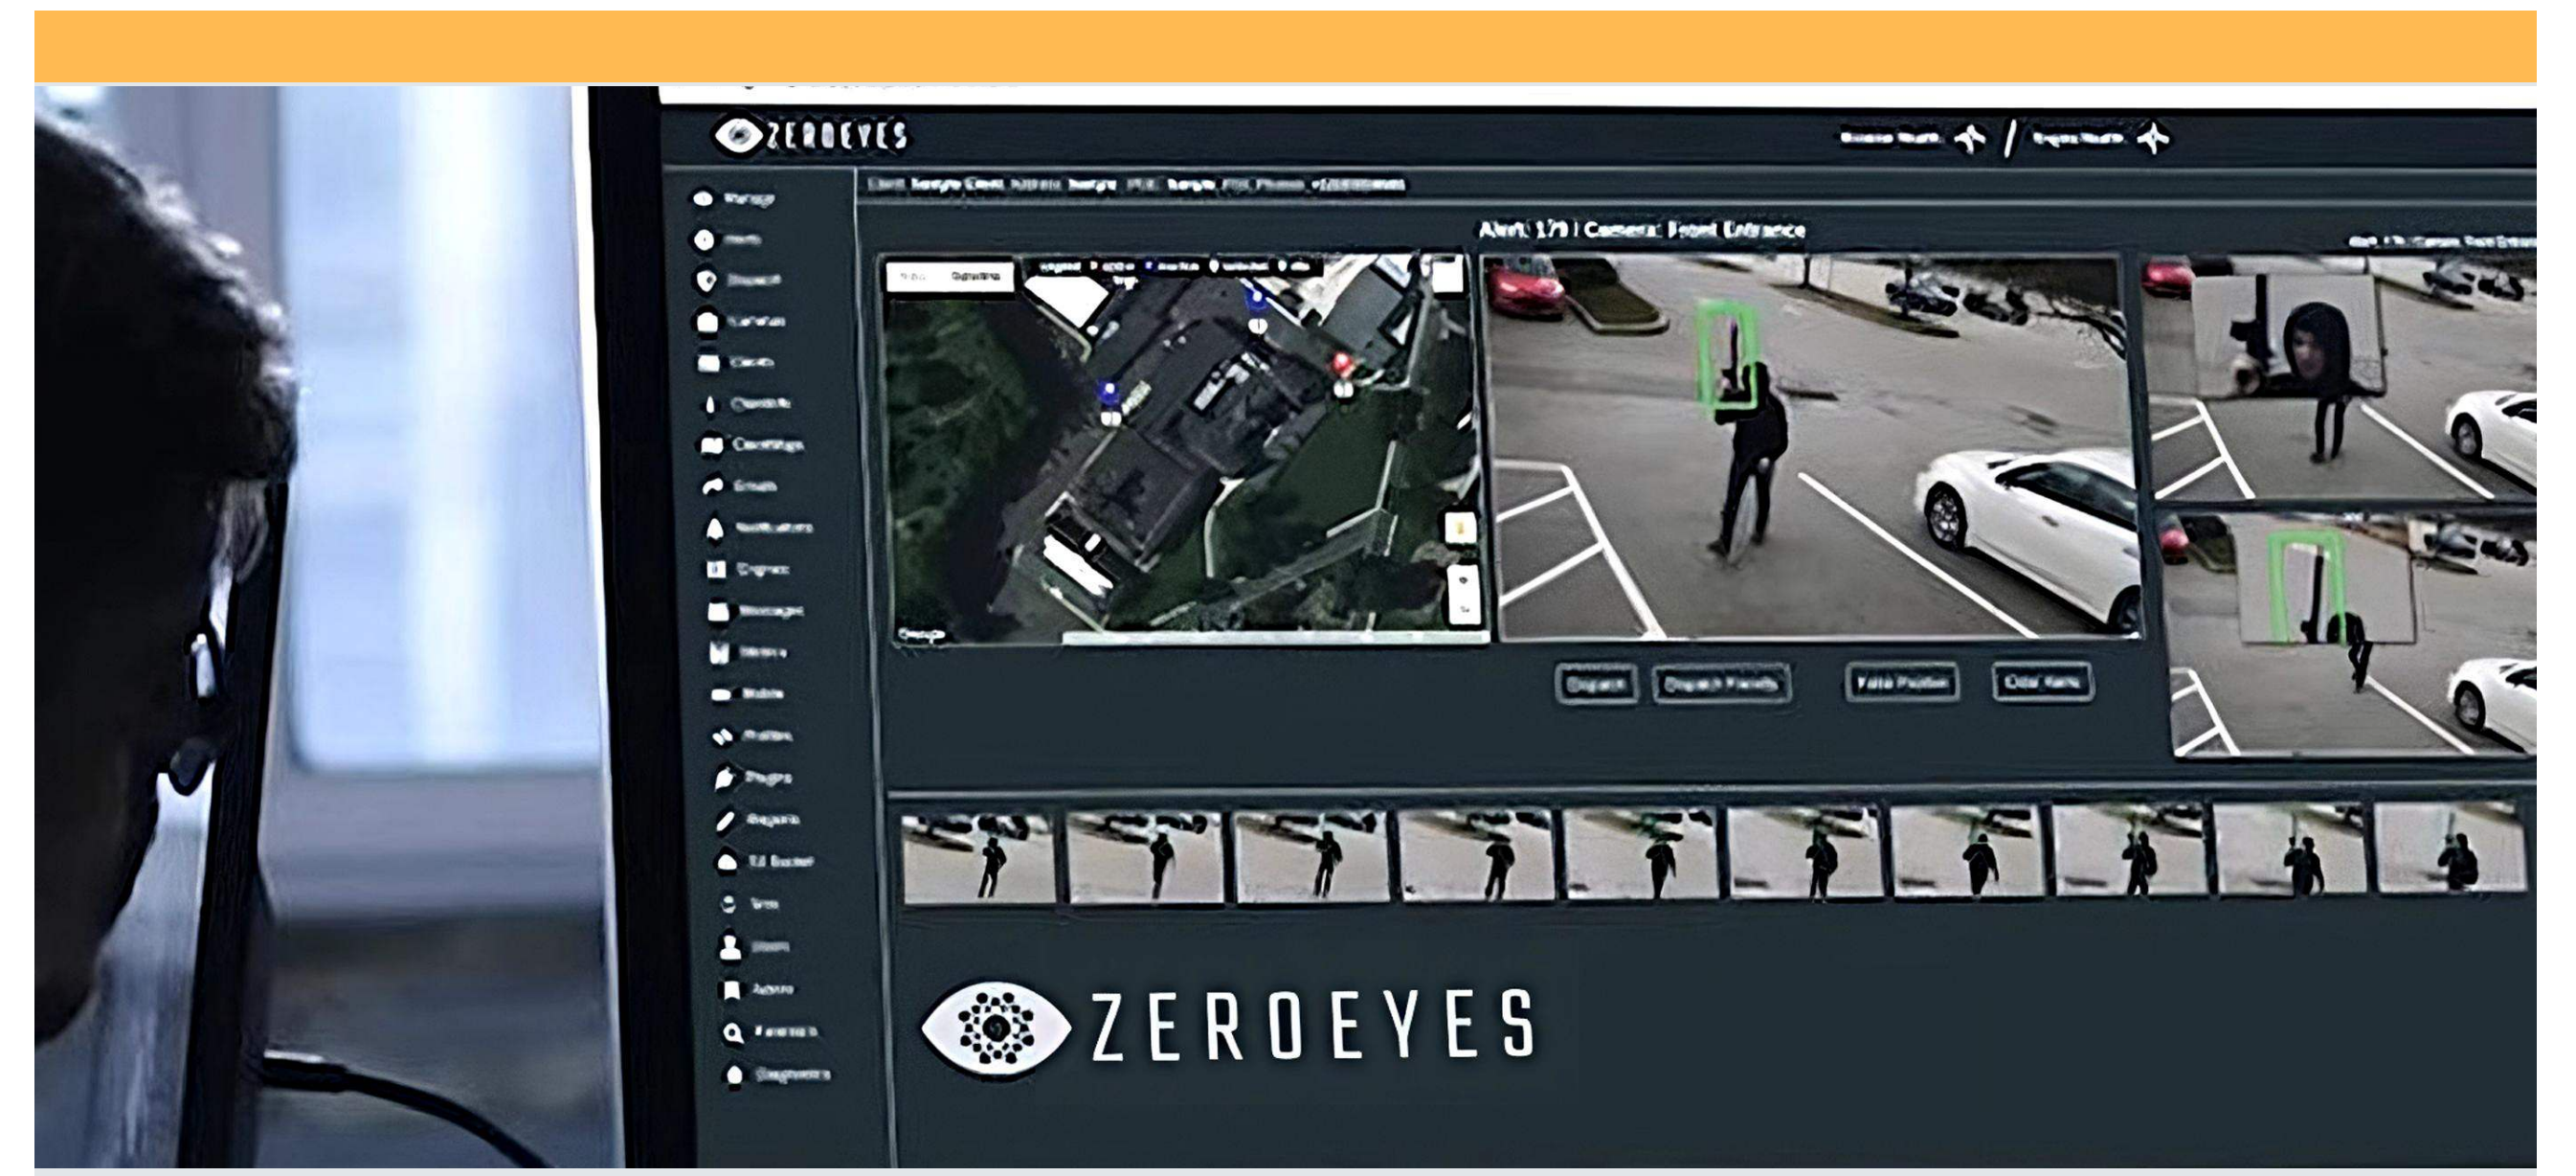

ZeroEyes – AI-Driven Gun Detection, Increased Location Clarity and Communication

Proactive AI Gun Detection, Strengthened by Comprehensive Mapping

ZeroEyes offers a proactive AI-driven solution to detect visible firearms in real time through existing security cameras. With human-verified detection alerts sent in as little as 3-5 seconds, ZeroEyes enables quicker and more precise responses to potential threats.

ZeroEyes integrates CRG's detailed Collaborative Response Graphics® mapping solution into its platform, providing first responders with crucial information about the layout and latest floorplans of the building where a threat has been detected. This integration gives emergency personnel better situational awareness, showing the exact location of the threat within the building and helping coordinate faster response efforts.

- ✓ **Real-Time Alerts:** Notifications sent to first responders and security personnel in as little as 3-5 seconds of detection.
- ✓ **Accurate Threat Information:** Alerts include an image of the shooter and the location of the incident, overlaid on CRG maps for precise situational awareness.
- ✓ **Military-Verified Detection:** All alerts are verified in real-time by military-trained analysts, reducing false positives.
- ✓ **Privacy-Focused:** ZeroEyes does not use facial recognition or behavioral tracking, ensuring compliance with privacy laws.