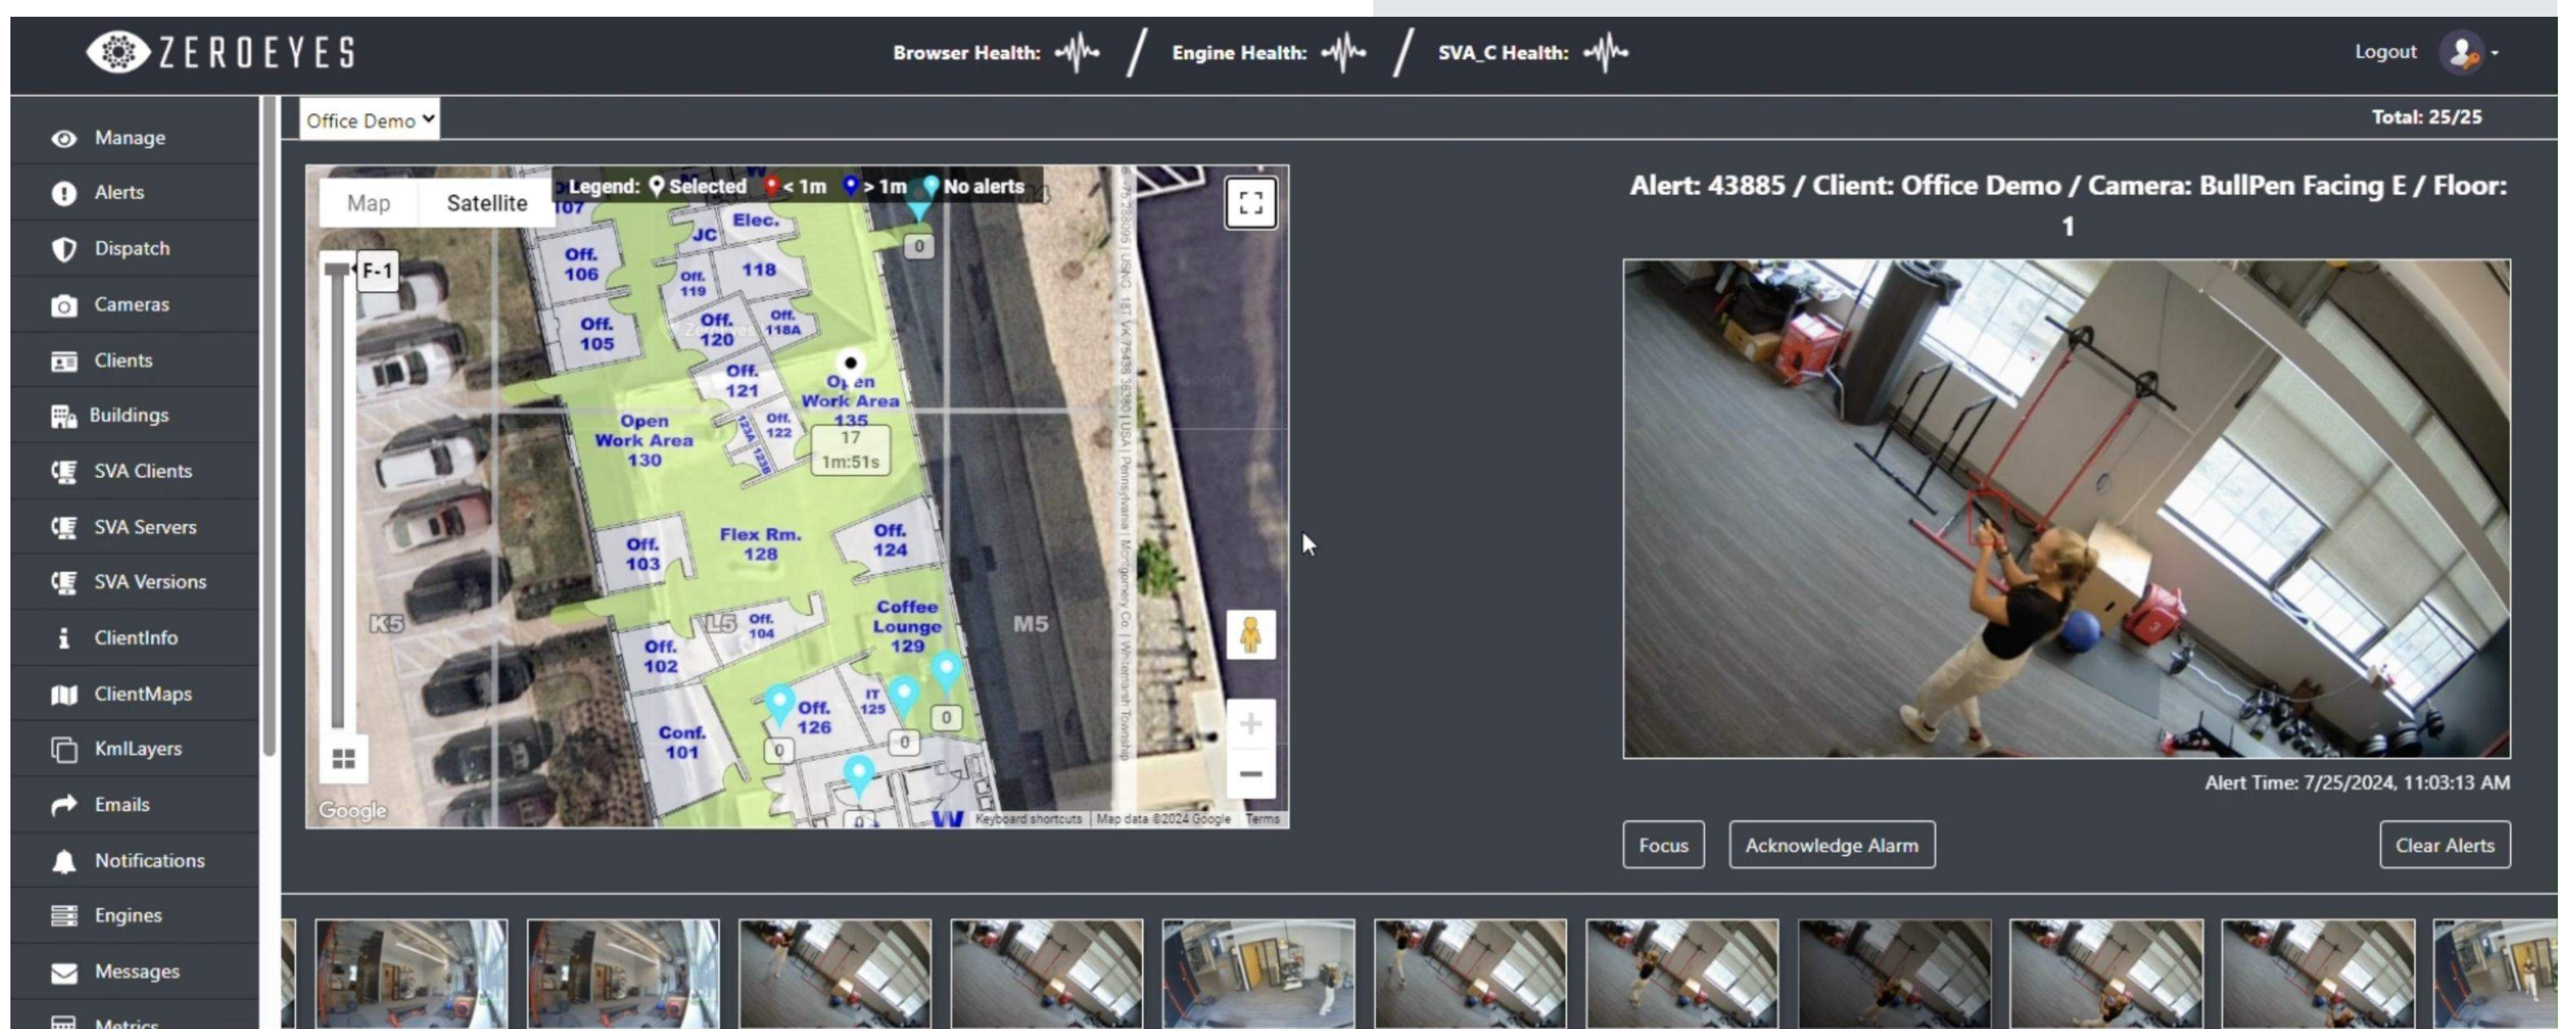

By layering CRG's mapping capabilities into its system, ZeroEyes offers even more comprehensive situational awareness for where threats are coming from. First responders not only get the alert but also have accurate and up to date floor plans at their fingertips, improving the speed and accuracy of their response.

For more details about ZeroEyes and how it integrates with Critical Response Group, visit: www.zeroeyes.com